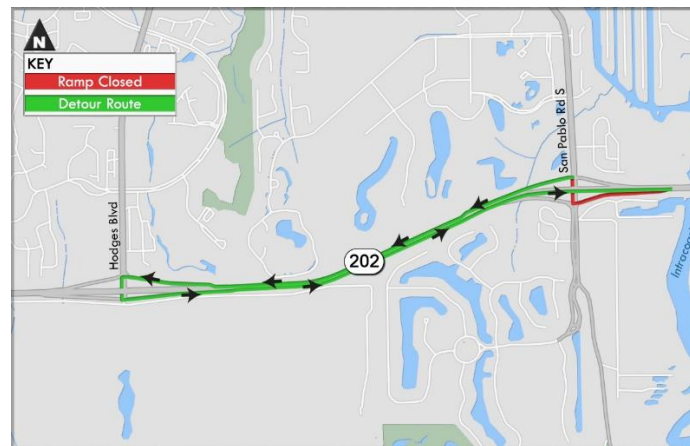

Florida Department of Transportation

RON DESANTIS
GOVERNOR

605 Suwannee Street
Tallahassee, FL 32399-0450

KEVIN J. THIBAUT, P.E.
SECRETARY

For Immediate Release
January 27, 2022

Contact: Sara Pleasants (386) 269-5490
Sara.Pleasants@dot.state.fl.us

San Pablo Road Ramp to Eastbound Butler Boulevard to Close Overnight February 3 and 4

JACKSONVILLE, Fla. – The ramp from San Pablo Road to eastbound Butler Boulevard (State Road 202) will be closed from 8 p.m. to 5 a.m. Thursday, February 3 and Friday, February 4, weather and unforeseen circumstances permitting, to allow crews to complete milling and paving work. Drivers will be detoured to westbound Butler Boulevard and Hodges Boulevard, where they can access eastbound Butler Boulevard.